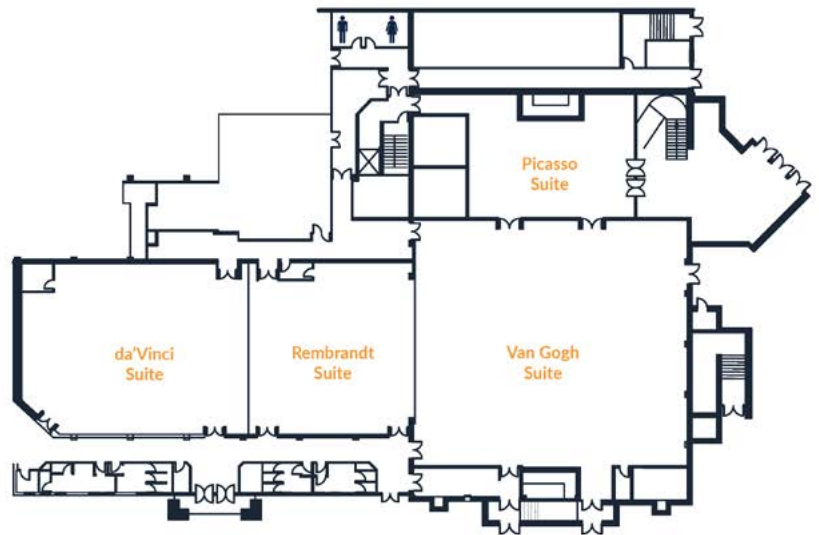

Hilgrove

- Hotel & Spa -

Your Corporate Destination

- 3 large conference suites catering for up to 1100
- Dedicated Meeting and Event Planner
- 7 syndicate rooms
- Private entrance with private lobby ideal for pre/post receptions & welcome areas
- Leading restaurant offering choice of menu options which can be tailor made to your requirements
- 87 bedrooms
- Complimentary Wi-Fi with speeds of up to 1GB
- Ample Free & Private Parking - 500 spaces
- EV Charging Station
- Leisure Club with Swimming Pool, Jacuzzi, Sauna, Steam Room, Hot Tub & Gym
- Spa & Wellness Centre
- Hair Salon
- Restaurant & Bistro Bar
- Private Resident's Lounge

Conference Suites	Length & Width (m)	Ceiling Height (m)	Floor Area (m ²)	Theatre	Class Room	U Shape	Board Room	Cabaret x 8	Banquet
da'Vinci Suite	20 x 15.4	4.7	308	300	72	-	-	120	250
Rembrandt Suite	15.2 x 14.4	4.7	235	200	50	-	-	96	180
Van Gogh Suite	25 x 24.4	5	576	600	150	-	-	280	480
Picasso Suite	15 x 11	3.3	117	106	-	34	26	-	60
Meeting Room 1	7.9 x 4.3	2.9	34	-	-	-	18	-	-
Meeting Room 2	4.8 x 4.3	2.9	20	12	6	6	8	-	-
Meeting Room 3	6 x 4.3	2.9	26	14	10	10	10	-	-
Meeting Room 4	13.2 x 6.9	2.9	101	60	30	30	30	-	50