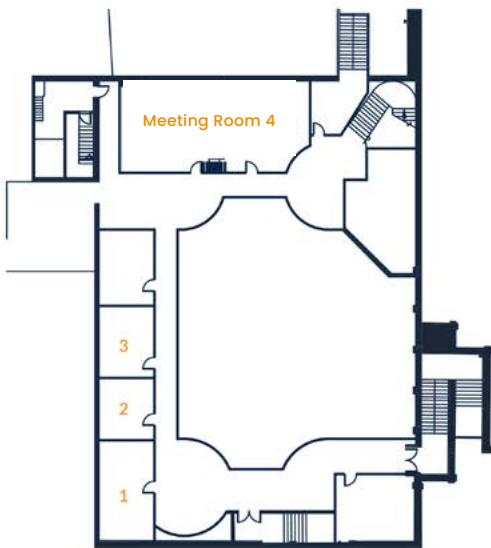

Hilgrove

- Hotel & Spa -

Your Corporate Destination

- 3 large conference suites catering for up to 1100
- Dedicated Meeting and Event Planner
- 7 syndicate rooms
- Private entrance with private lobby ideal for pre/post receptions & welcome areas
- Leading restaurant offering choice of menu options which can be tailor made to your requirements
- 87 bedrooms
- Complimentary Wi-Fi with speeds of up to 1GB
- Ample Free & Private Parking - 500 spaces
- EV Charging Station
- Leisure Club with Swimming Pool, Jacuzzi, Sauna, Steam Room, Hot Tub & Gym
- Spa & Wellness Centre
- Hair Salon
- Restaurant & Bistro Bar
- Private Resident's Lounge

Conference Suites	Length & Width (m)	Ceiling Height (m)	Floor Area (m ²)	Theatre	Class Room	U Shape	Board Room	Cabaret x 8	Banquet
da'Vinci Suite	20 x 15.4	4.7	308	300	72	-	-	120	250
Rembrandt Suite	15.2 x 14.4	4.7	235	200	50	-	-	96	180
Van Gogh Suite	25 x 24.4	5	576	600	150	-	-	280	480
Picasso Suite	15 x 11	3.3	117	106	-	34	26	-	60
Meeting Room 1	7.9 x 4.3	2.9	34	-	-	-	18	-	-
Meeting Room 2	4.8 x 4.3	2.9	20	12	6	6	8	-	-
Meeting Room 3	6 x 4.3	2.9	26	14	10	10	10	-	-
Meeting Room 4	13.2 x 6.9	2.9	101	60	30	30	30	-	50