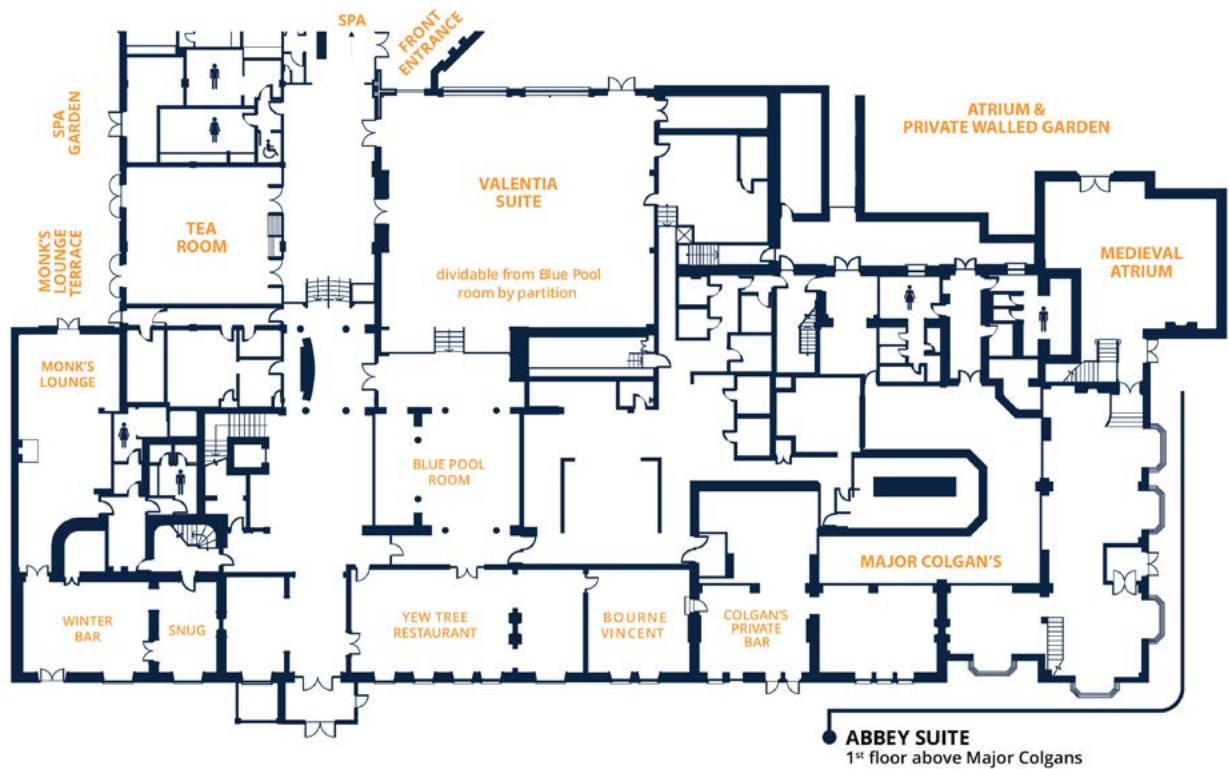

- Capacity from 10 - 350 guests
- Dedicated Meeting and Event Planner
- All meeting space is on the ground or first floor
- Natural light in all meeting rooms
- Unique meeting locations including a Medieval Style Atrium
- 70 Luxurious bedrooms and 18 two bedroom apartments
- Complimentary 1GB High Speed Wi-Fi throughout
- AV equipment included in each meeting room
- A choice of dining options to suit your needs
- EV Charging stations onsite

Conference Suites	Length & Width (m)	Ceiling Height (m)	Floor Area (m ²)	Theatre	Class Room	U Shape	Board Room	Cabaret x 8	Banquet
Valentia Suite	14.6 x 18.4	2.92	270	350	140	54	50	200	250
Bourne Vincent	6.8 x 6.64	3.5	44.9	50	24	16	20	-	30
Medieval Atrium	8.4 x 11	8	92.4	-	-	-	-	-	-
Abbey Suite	11.7 x 18.7	3.9	218	160	80	35	35	140	180
Skellig Suite	8.8 x 9.1	2.92	80	80	30	20	24	30	30